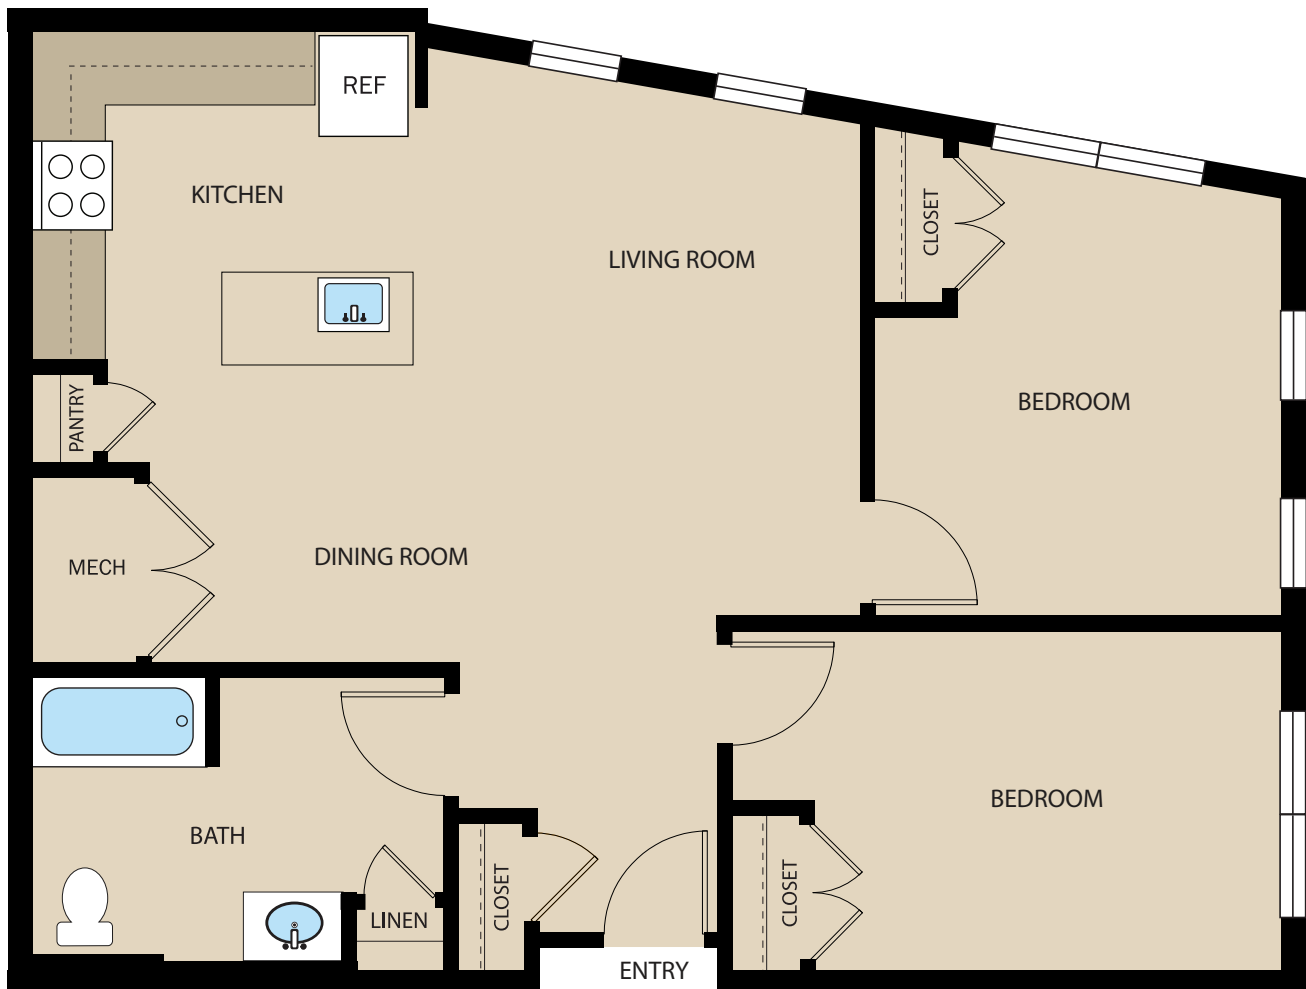

# Unit 2B

2 BR / 1 BA

922 SF

(P) 856.531.1376

(E) ResidencesAtHarper@penrose.com

(W) ResAtHarper.com

**Residences  
at Harper**

307 Harper Drive,  
Moorestown, NJ 08057